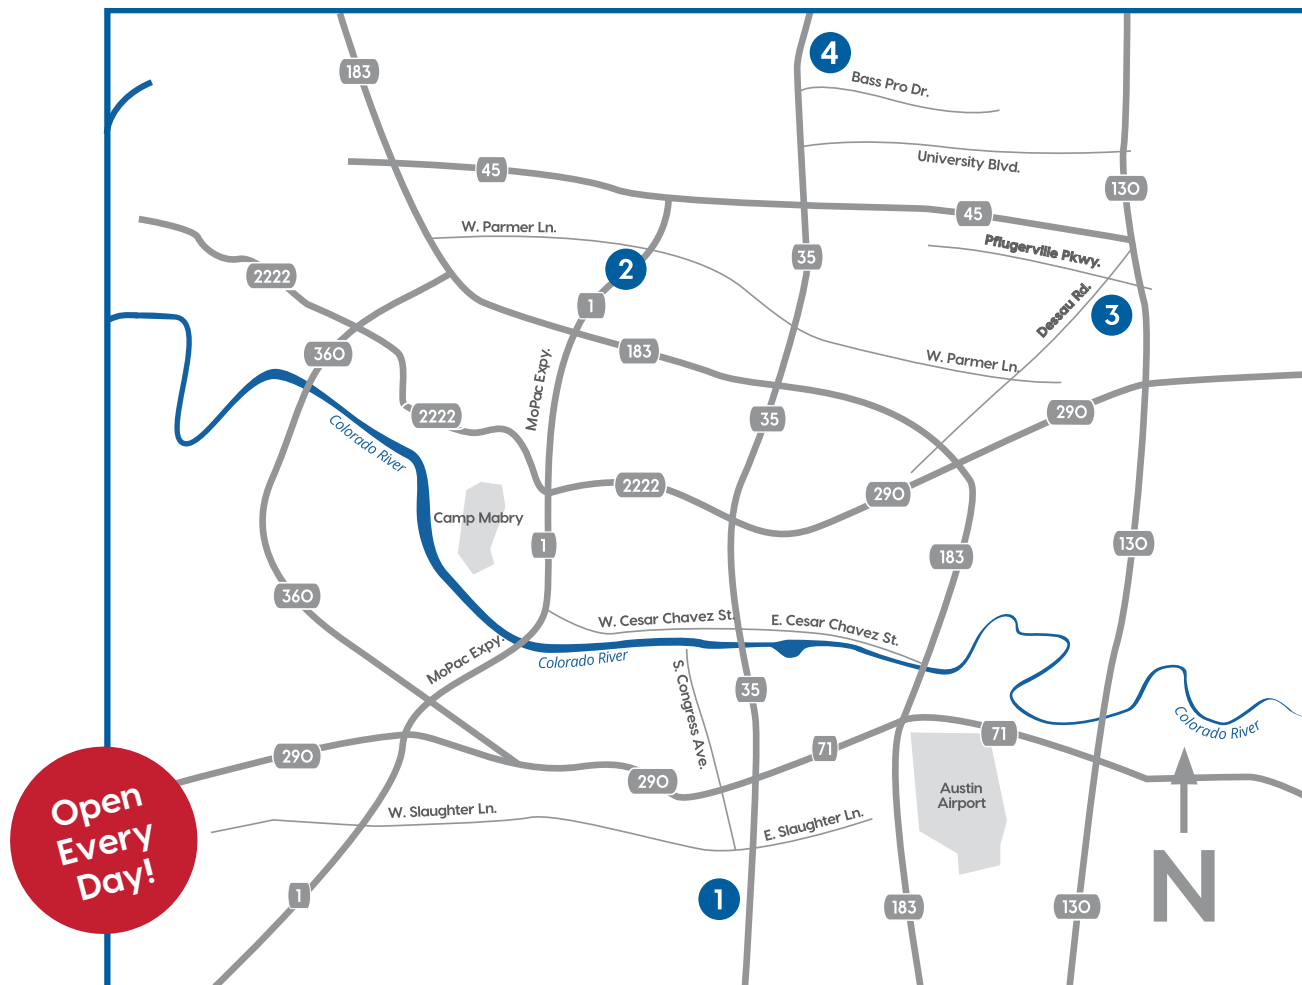

we treat you well.™

Texas MedClinic also has several convenient locations in San Antonio, Selma, & New Braunfels.

South Austin

- 1** IH 35 S / Slaughter Lane
9900 South IH 35
Austin, TX 78748
Southpark Meadows Shopping Center
(512) 291-5577

Pflugerville

- 3** FM 685 / Pfenning Lane
1501 FM 685
Pflugerville, TX 78660
(737) 279-7984

North Austin

- 2** N MoPac / Parmer
12319 N MoPac Expy
Austin, TX 78758
Plaza North Center
(512) 835-5577

Round Rock

- 4** IH 35 N / Bass Pro Drive
4851 North IH 35
Round Rock, TX 78664
Just North of Round Rock Premium Outlets
(512) 486-6140

Texas MedClinic®
URGENT CARE