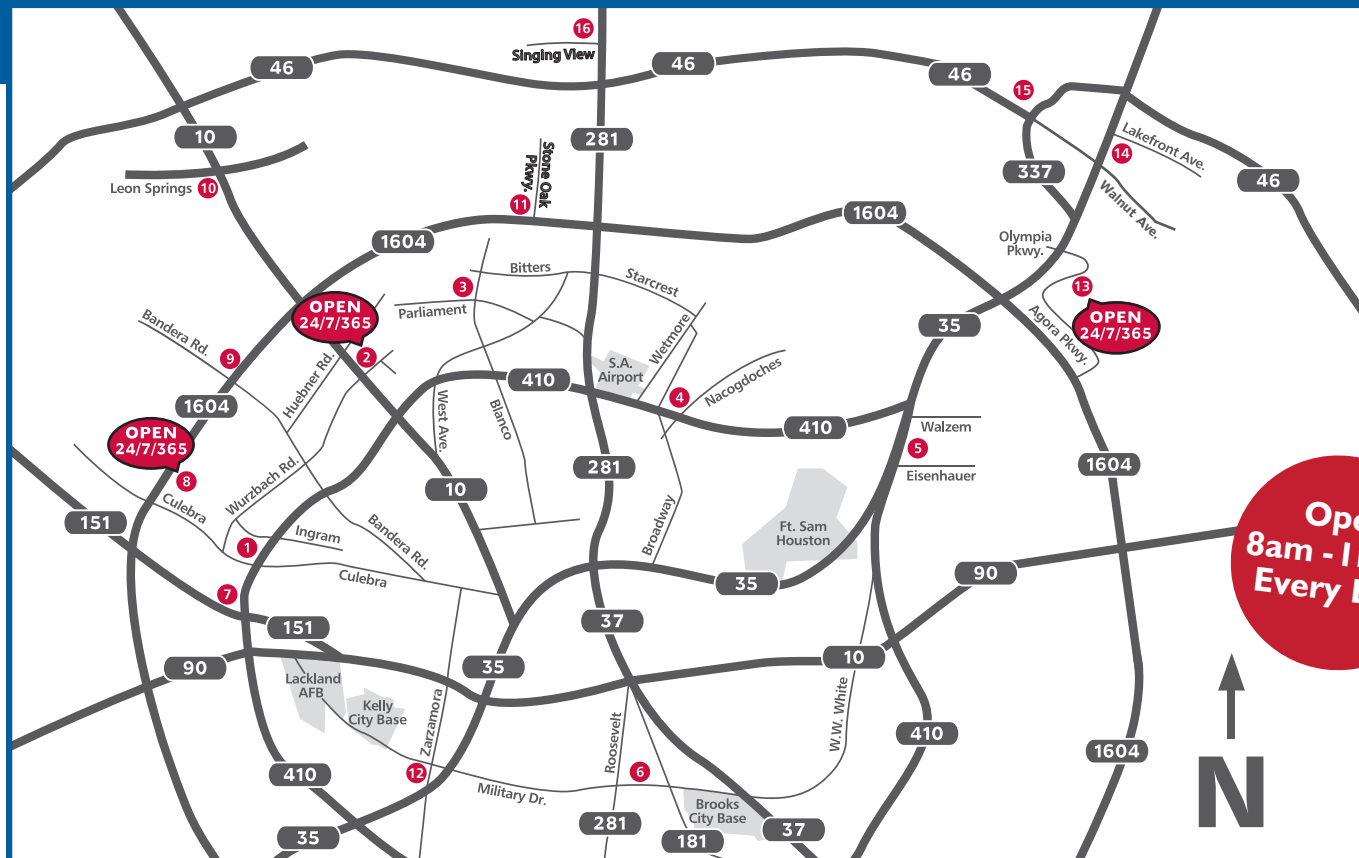

we treat you well.™

Texas MedClinic also has several convenient locations in Austin & Round Rock.

San Antonio

- 1 **Ingram / Loop 410**
6570 Ingram Road
Next to Bank of America
(210) 520-5588
- 2 **IH 10 W / Wurzbach**
9885 IH 10 West
Colonnade Shopping Center
(210) 696-5599
OPEN 24 HOURS
- 3 **Blanco / Parliament**
11811 Blanco Road
South of Churchill High School
(210) 341-5588
- 4 **Loop 410 / Broadway**
1007 NE Loop 410
Between Nacogdoches & Broadway
(210) 821-5598
- 5 **IH 35 N / Eisenhauer**
7460 IH 35 North
Between Eisenhauer & Walzem
(210) 655-5529
- 6 **SE Military / Roosevelt**
1111 SE Military Drive
Corner of SE Military & Roosevelt
(210) 927-5580
- 7 **Hwy 151 / Loop 410**
8519 State Hwy 151
Westbound Hwy 151 Access Road
(210) 682-5577
- 8 **Loop 1604 / Culebra**
6530 W Loop 1604 N
Just North of Walgreens
(210) 476-5577
OPEN 24 HOURS
- 9 **Loop 1604 / Bandera**
9207 N Loop 1604 W
Next to Home Depot
(210) 695-4884
- 10 **IH 10 W / Leon Springs**
23611 IH 10 West
South of Boerne Stage Road
(210) 698-6617

New Braunfels

- 11 **Loop 1604 / Stone Oak Pkwy**
323 N Loop 1604 W
Westbound Loop 1604 Access Road
(210) 549-5893
- 12 **SW Military / Zarzamora**
2530 SW Military Drive
SW Military just West of Zarzamora
(210) 476-5599
- 13 **IH 35 N / Loop 1604**
8341 Agora Parkway
Forum Shopping Center
(210) 659-5533
OPEN 24 HOURS
- 14 **IH 35 N / Hwy 46**
958 IH 35 North
Just South of Hwy 46
(830) 606-5533
- 15 **Hwy 46/Oak Run Pkwy**
1922 State Hwy 46 W
OPENING FALL 2017

Selma

- 13 **IH 35 N / Loop 1604**
8341 Agora Parkway
Forum Shopping Center
(210) 659-5533
OPEN 24 HOURS

Bulverde

- 16 **Hwy 281/Hwy 46**
426 Singing Oak
Singing Hills Shopping Center
OPENING WINTER 2017