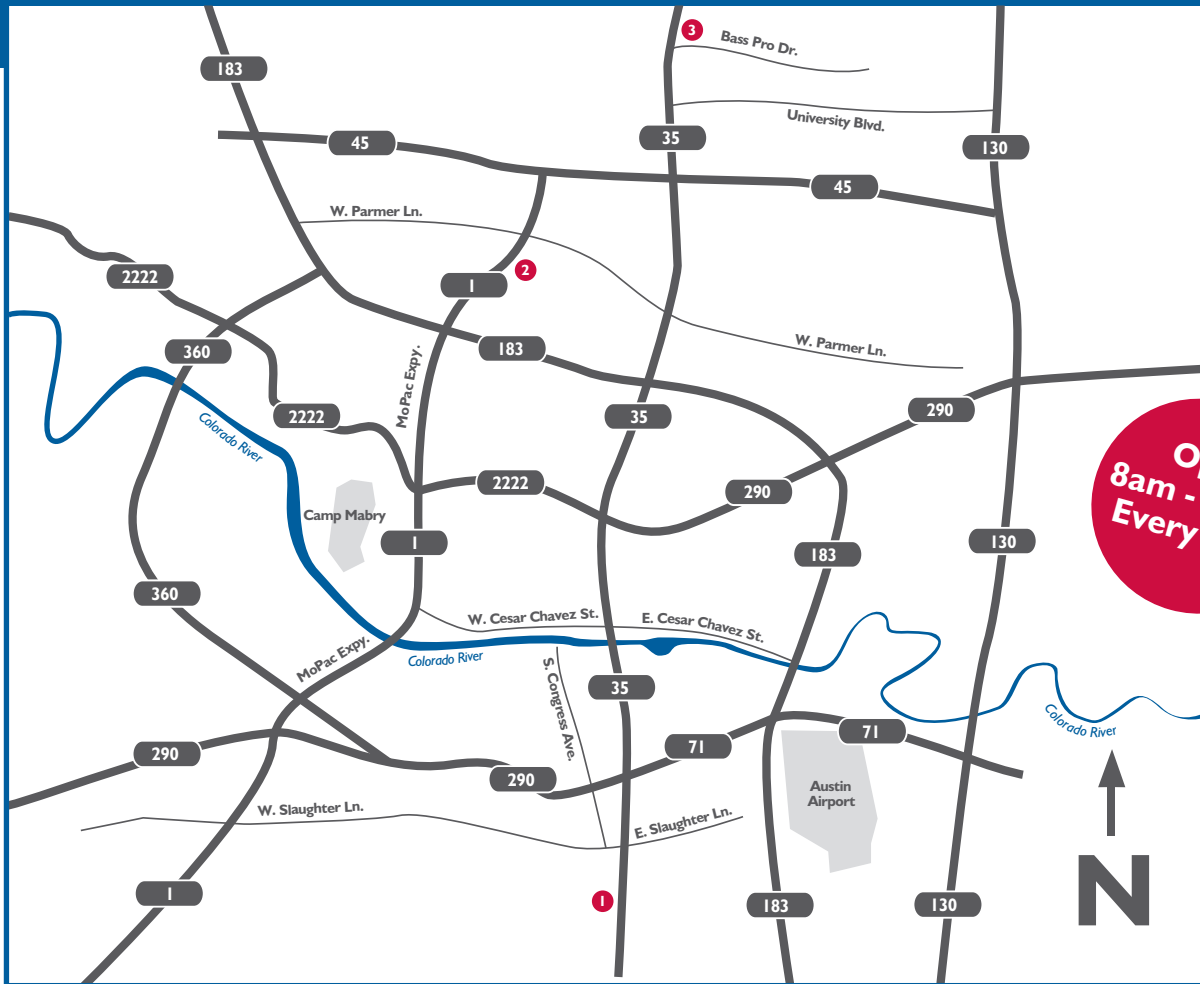

we treat you well.™

Texas MedClinic also has several convenient locations in San Antonio, Selma & New Braunfels.

South Austin

- 1 IH 35 S / Slaughter Lane**
9900 South IH 35
Austin, TX 78748
Southpark Meadows Shopping Center
(512) 291-5577

North Austin

- 2 N MoPac / Parmer**
12319 N MoPac Expy
Austin, TX 78758
Plaza North Center
(512) 835-5577

Round Rock

- 3 IH 35 N / Bass Pro Drive**
4851 North IH 35
Round Rock, TX 78664
Just North of Round Rock Premium Outlets
(512) 486-6140

Urgent Care... For Life's Little Emergencies™

Check-in online to reduce your wait time at my.texasmedclinic.com

Serving South Central Texas since 1982